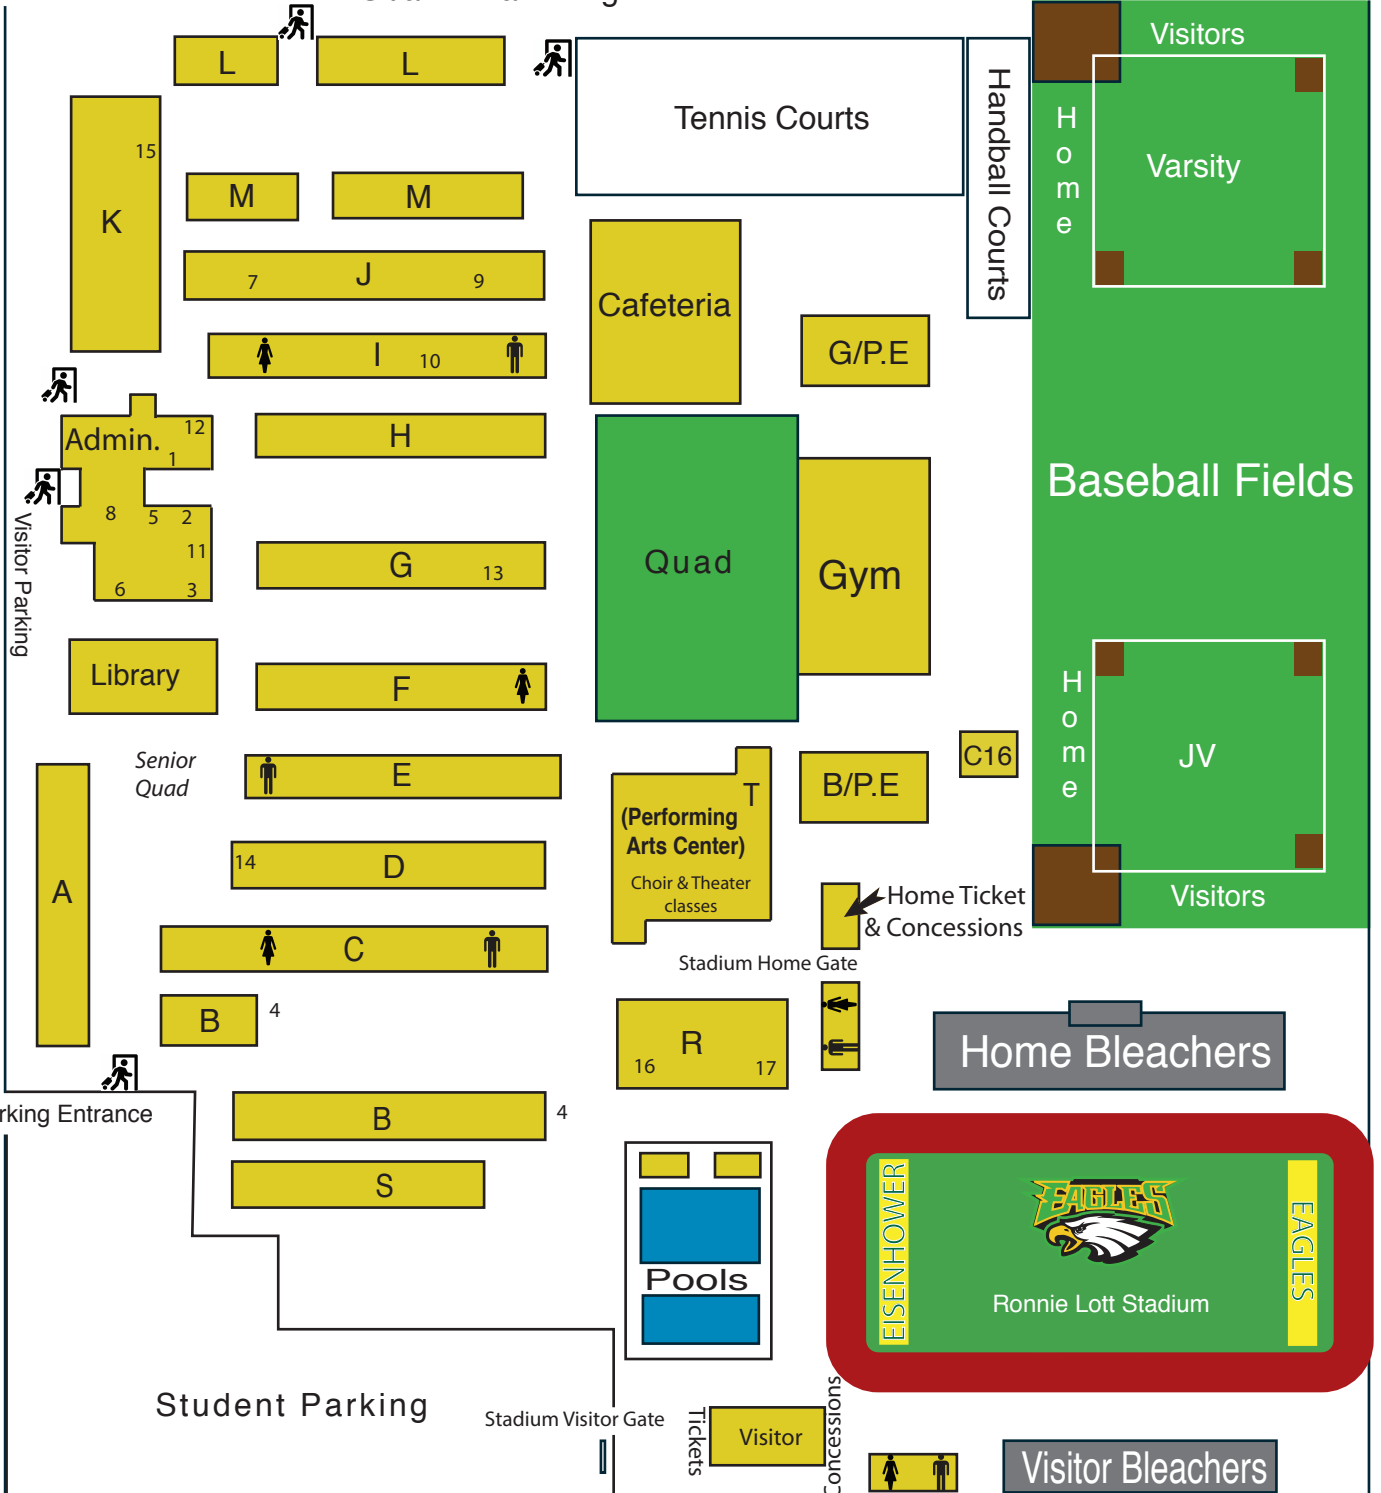

EISENHOWER HIGH SCHOOL

Parking Entrance

Staff Parking

Exit

Parking Entrance

Staff Parking

Visitor Parking

AVENUE

Parking Entrance

Student Parking

Stadium Visitor Gate

Tickets

Concessions

WILLOW AVE.

KEY

- 1.ASB
- 2.Attendance
- 3.Athletic Director
- 4.Bike Rack (2 locations)
- 5.Budget (pay fines)
- 6.Career Center
- 7.Computer Lab
- 8.Counseling
- 9.Ike's Clothes Closet
- 10.Learning Center I-4
- 11.Nurse
- 12.Parent Center
- 13.ROTC
- 14.Satellite Cafe
- 15.Wellness Center K-4
- 16.Weight Room
- 17.Band Room

WALK IN GATES (5)

All gates, except for the Admin office, will be locked during school hours.

W. BASELINE RD.

Visitor Bleachers