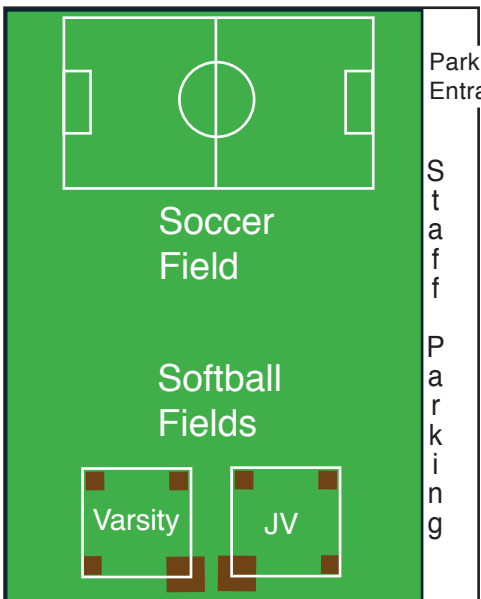

EISENHOWER HIGH SCHOOL

Parking Entrance

Staff Parking

Exit

Parking Entrance

Staff Parking

Visitor Parking

AVENUE

Parking Entrance

Student Parking

Stadium Visitor Gate

Tickets

Concessions

WILLOW AVE.

KEY

- 1.ASB
- 2.Attendance
- 3.Athletic Director
- 4.Bike Rack (2 locations)
- 5.Budget (pay fines)
- 6.Career Center
- 7.Computer Lab
- 8.Counseling
- 9.Ike's Clothes Closet
- 10.Learning Center I-4
- 11.Nurse
- 12.Parent Center
- 13.ROTC
- 14.Satellite Cafe
- 15.Wellness Center K-4
- 16.Weight Room
- 17.Band Room

WALK IN GATES (5)

All gates, except for the Admin office, will be locked during school hours.

W. BASELINE RD.

Visitor Bleachers